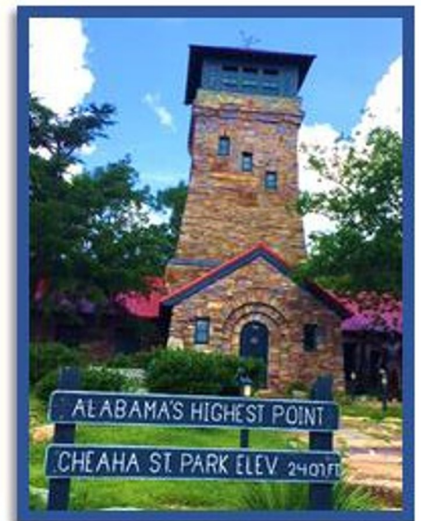

# Cheaha State Park

Alabama's highest point 2,407 ft