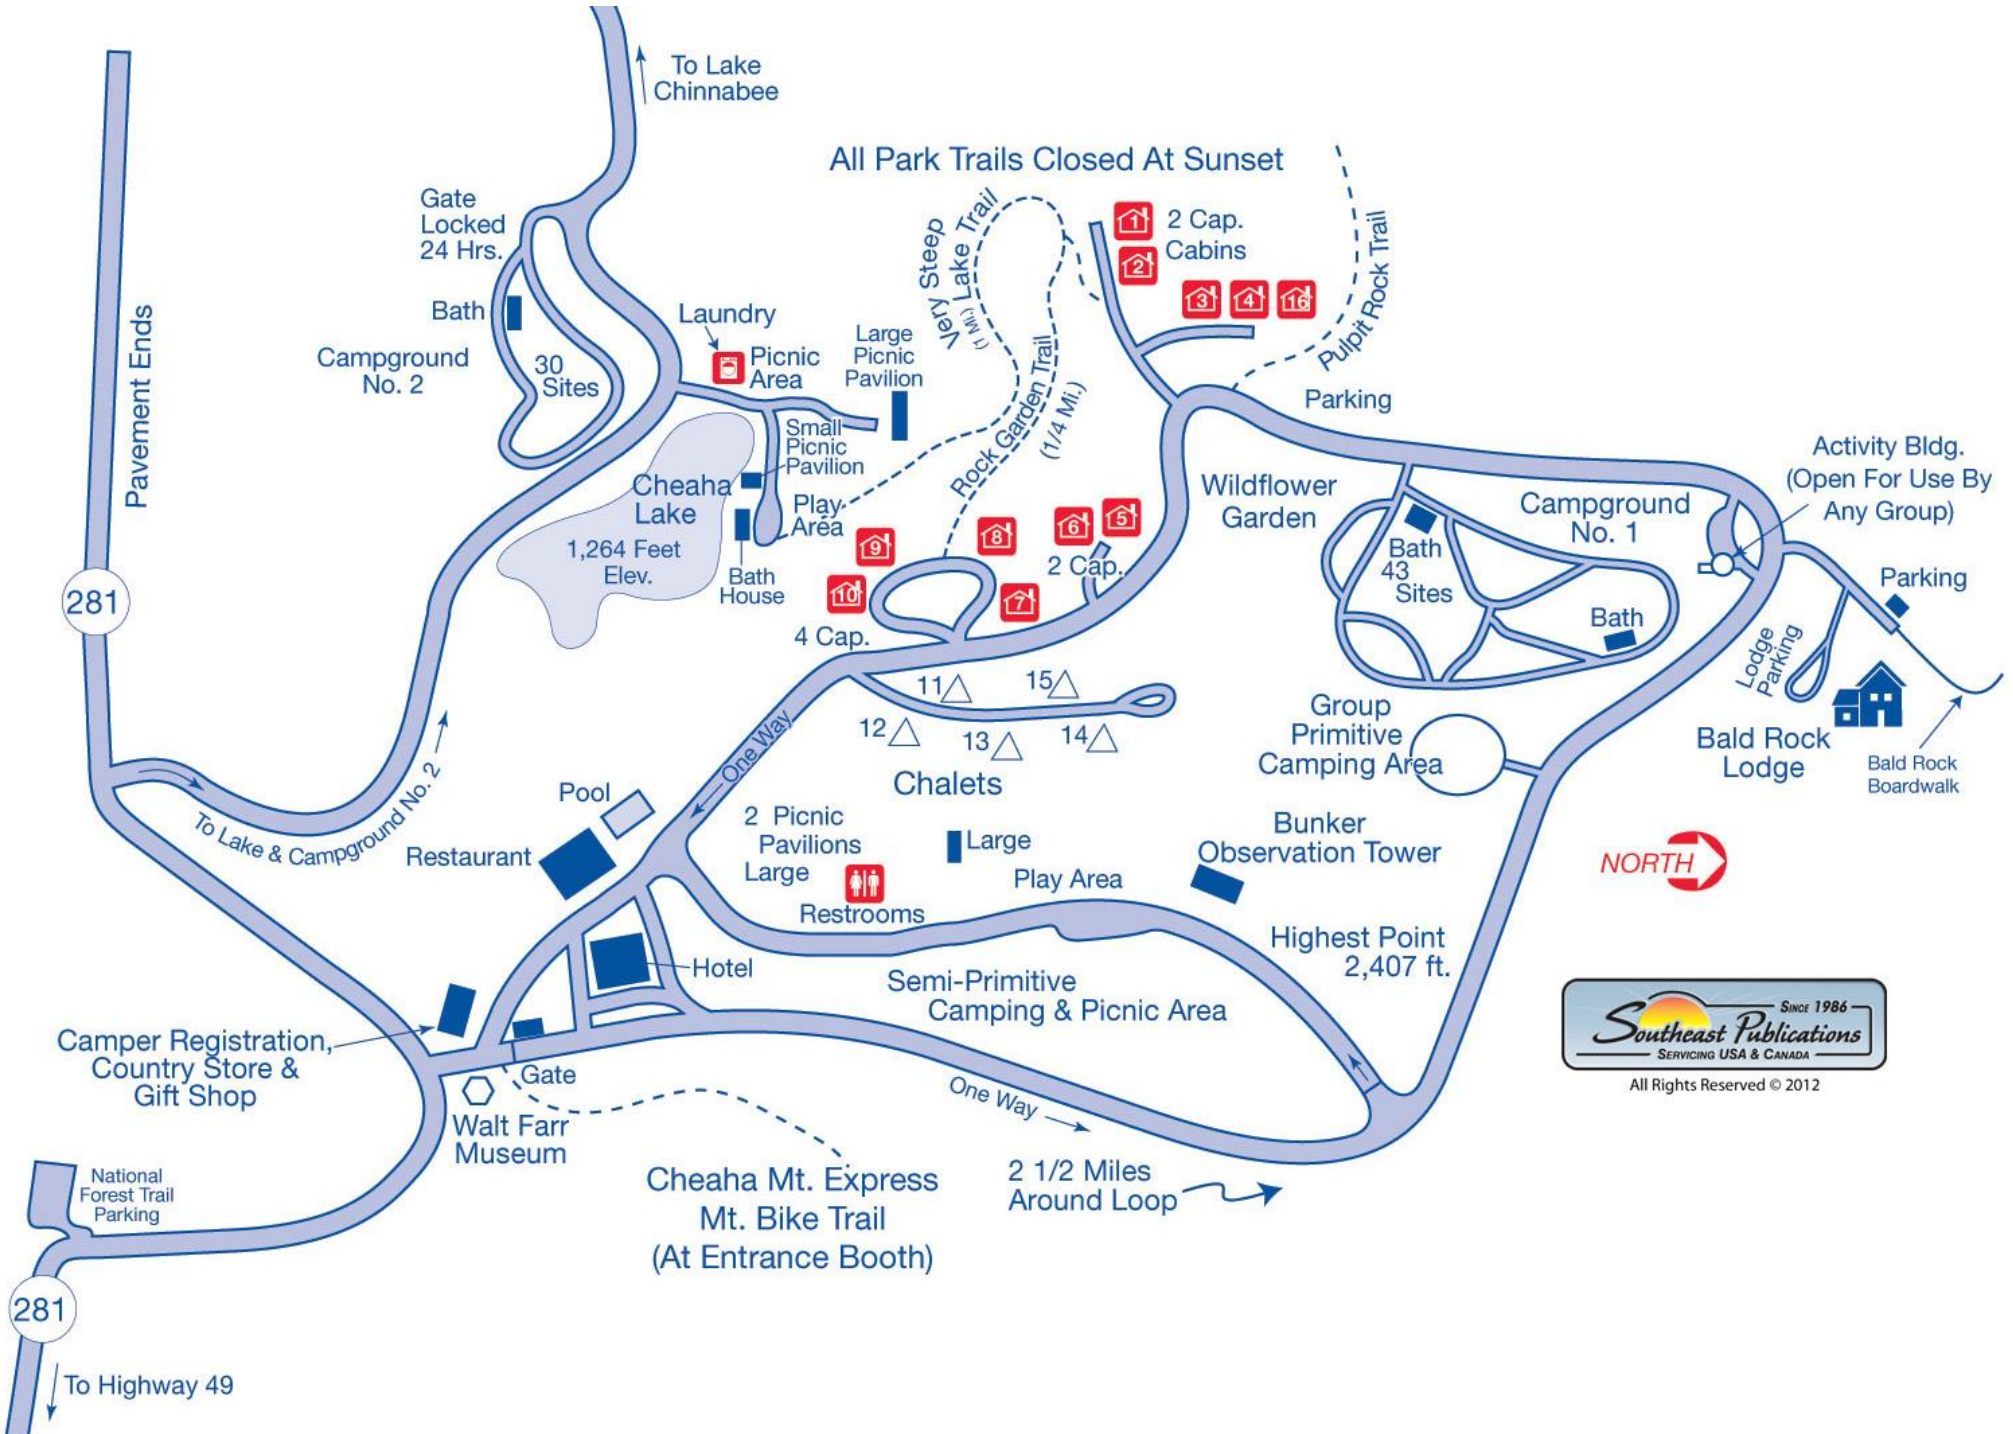

# Cheaha State Park, Delta, Alabama

All Rights Reserved © 2012